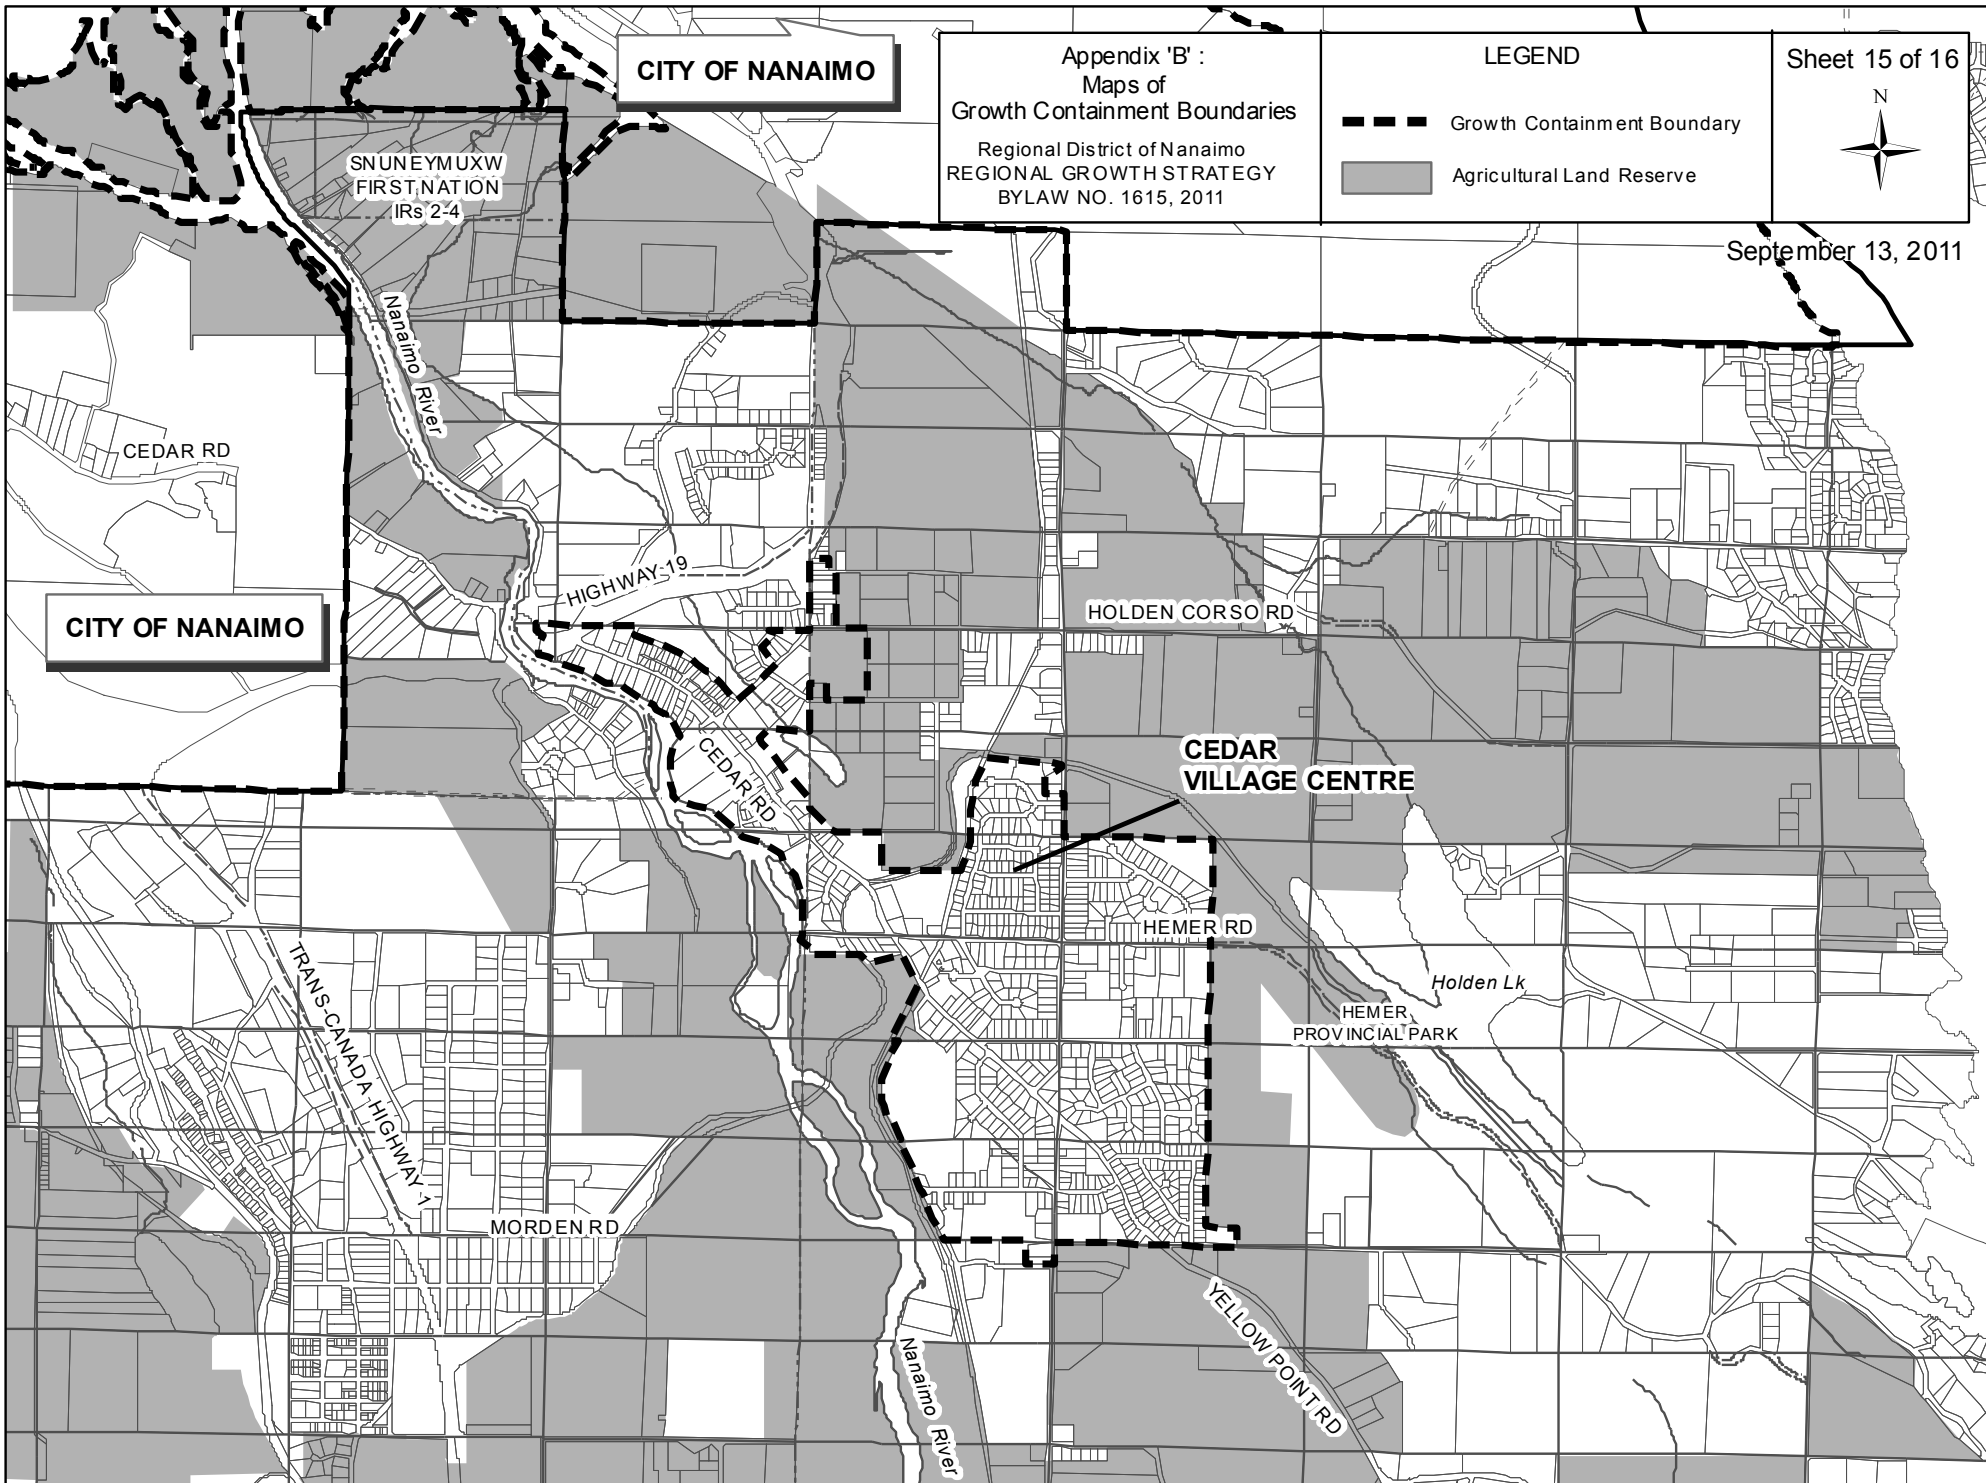

CITY OF NANAIMO

Appendix 'B':
Maps of
Growth Containment Boundaries
Regional District of Nanaimo
REGIONAL GROWTH STRATEGY
BYLAW NO. 1615, 2011

LEGEND

- Growth Containment Boundary
- Agricultural Land Reserve

Sheet 15 of 16

September 13, 2011

SNUNEYMUUXW
FIRST NATION
IRs 2-4

CEDAR RD

CITY OF NANAIMO

HIGHWAY 19

HOLDEN CORSO RD

**CEDAR
VILLAGE CENTRE**

CEDAR RD

HEMER RD

Holden Lk

HEMER
PROVINCIAL PARK

TRANS-CANADA HIGHWAY 1

MORDEN RD

YELLOW POINT RD

Nanaimo River