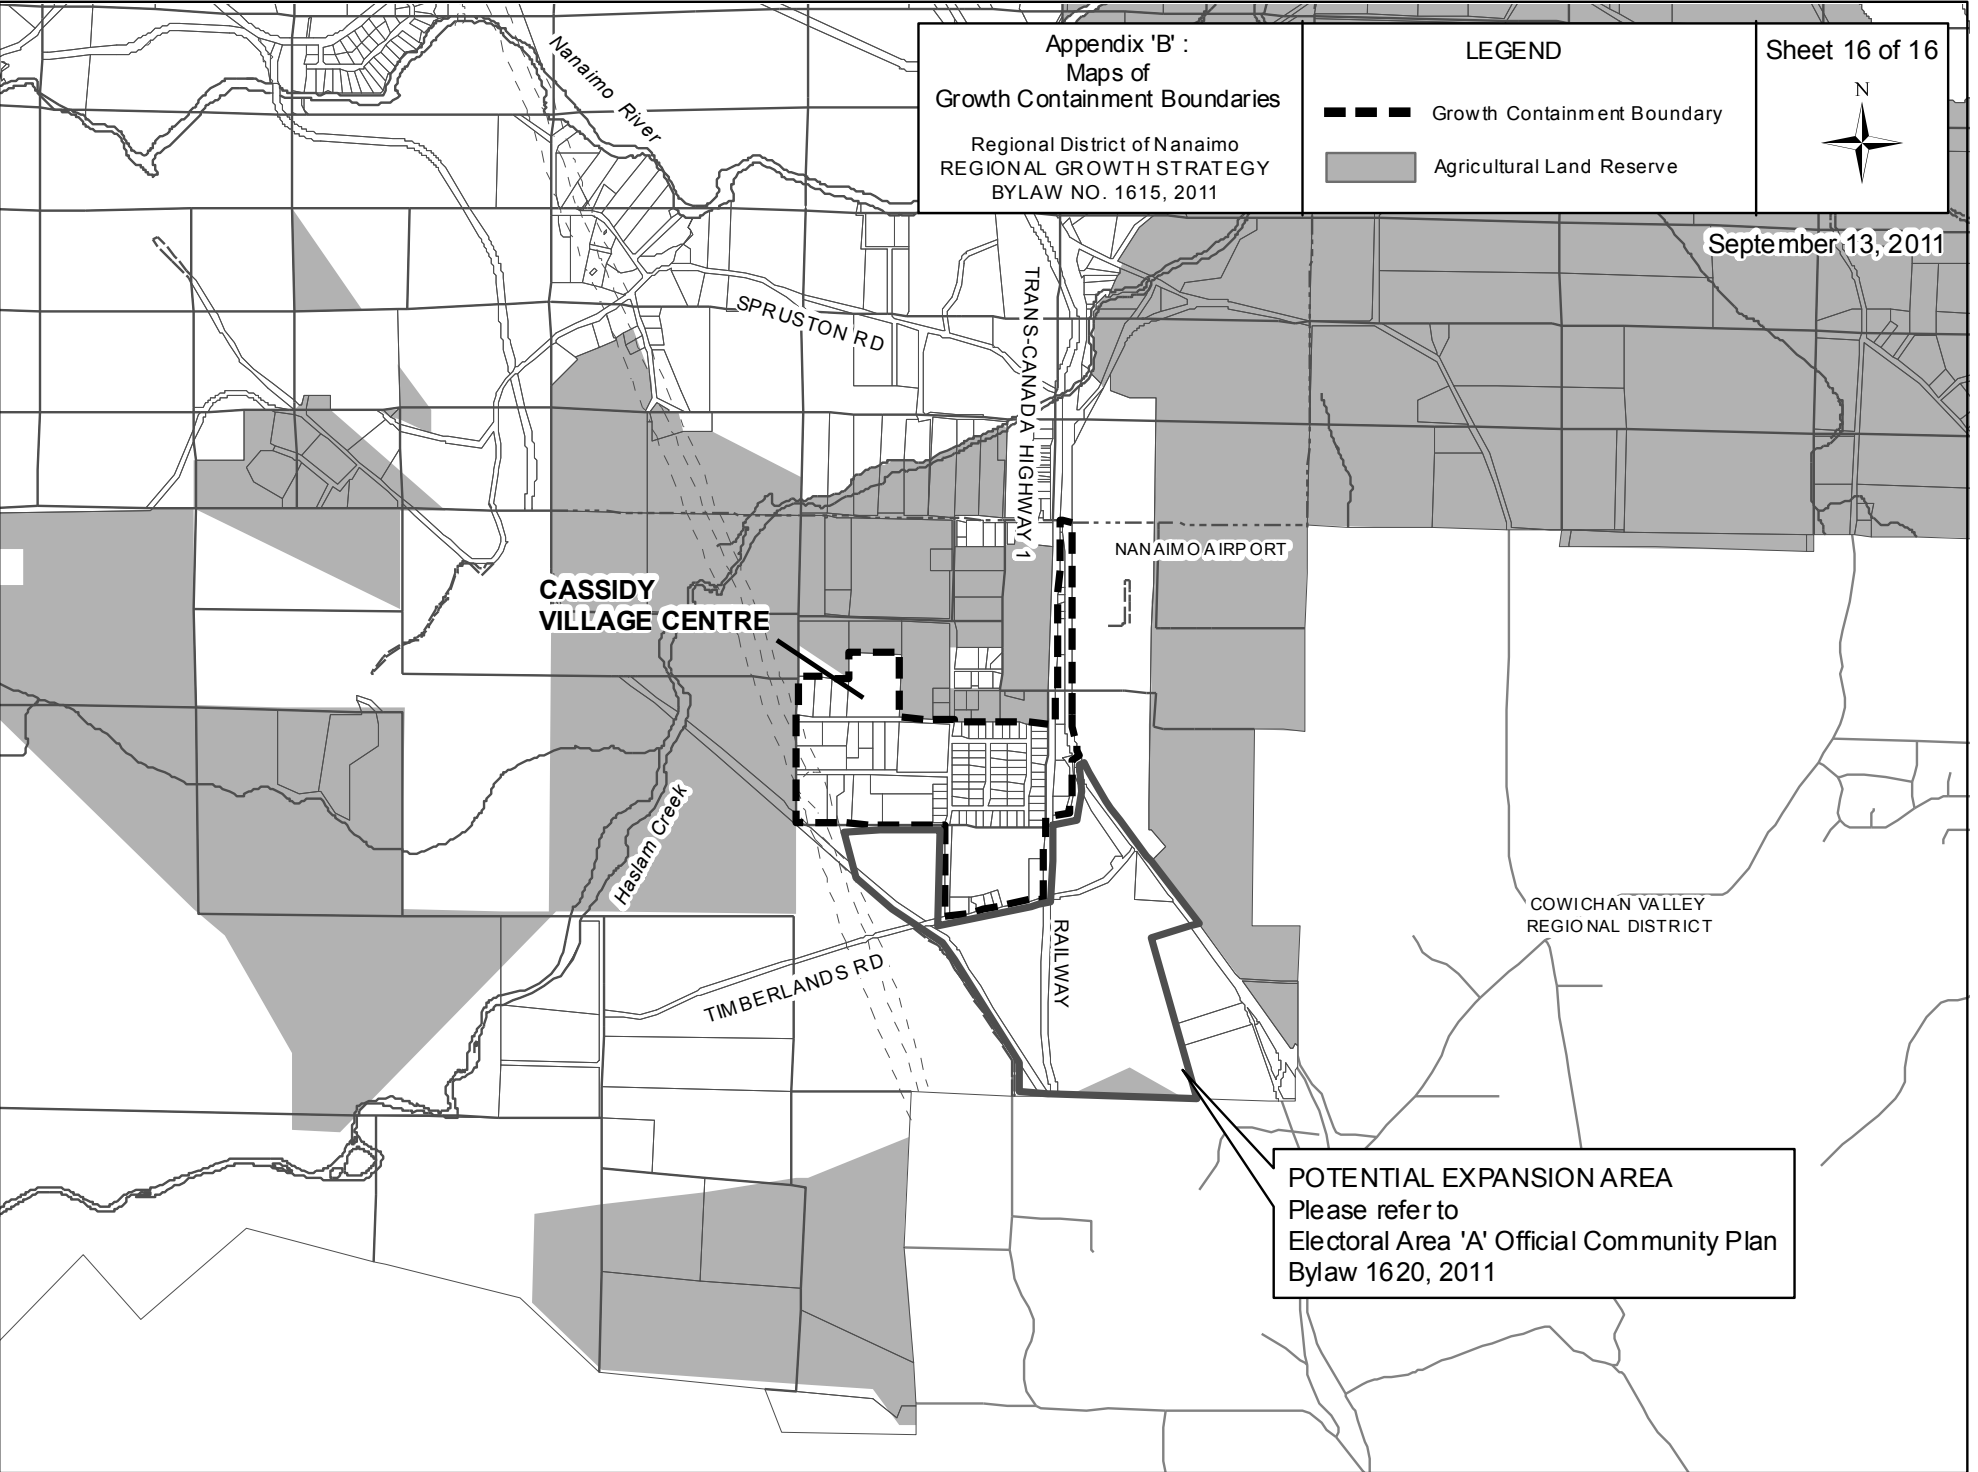

Appendix 'B' :  
Maps of  
Growth Containment Boundaries

Regional District of Nanaimo  
REGIONAL GROWTH STRATEGY  
BYLAW NO. 1615, 2011

LEGEND

- Growth Containment Boundary
- Agricultural Land Reserve

Sheet 16 of 16

September 13, 2011

**CASSIDY  
VILLAGE CENTRE**

NANAIMO AIRPORT

COWICHAN VALLEY  
REGIONAL DISTRICT

POTENTIAL EXPANSION AREA  
Please refer to  
Electoral Area 'A' Official Community Plan  
Bylaw 1620, 2011